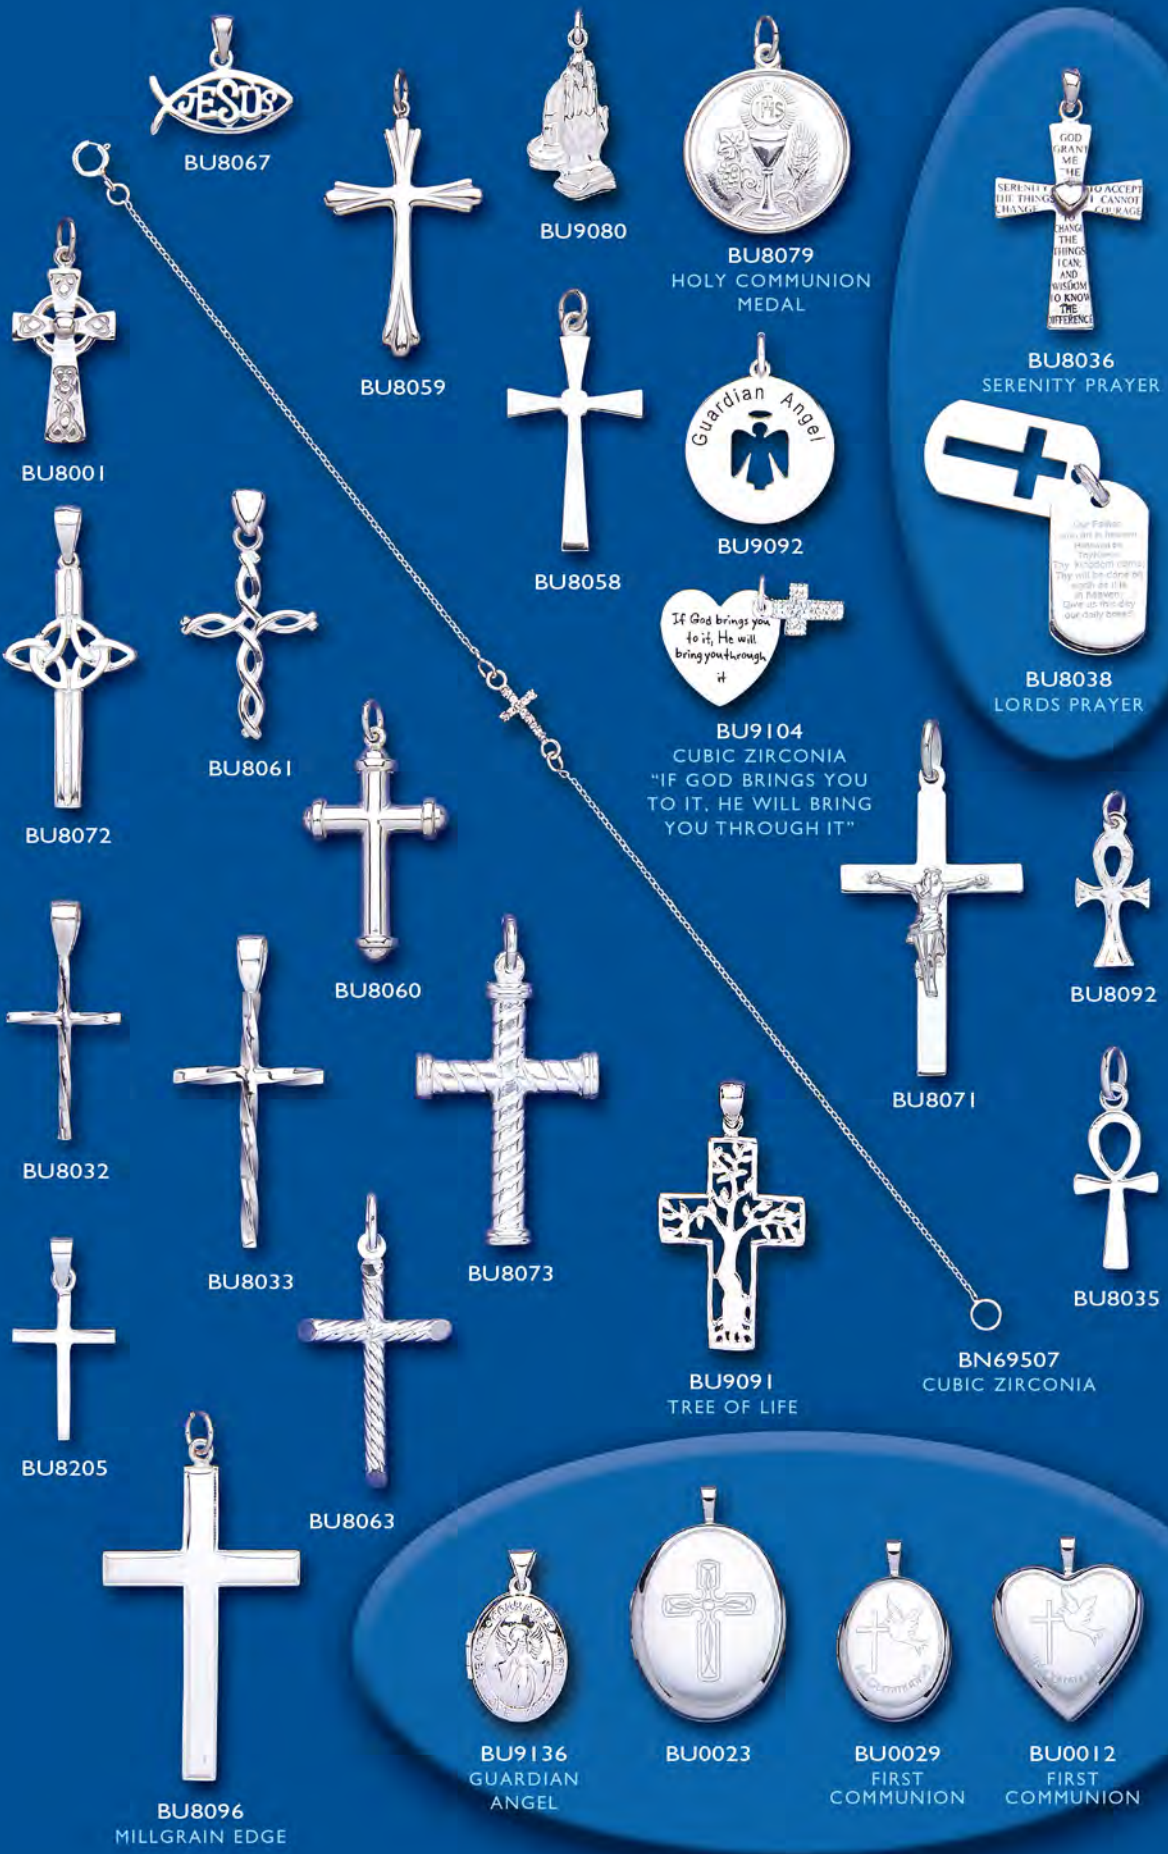

CROSSES & RELIGIOUS JEWELLERY
SILVER

BU8067
JESUS FISH

BU8059
CROSS

BU9080
CROSS

BU8079
HOLY COMMUNION MEDAL

BU8036
SERENITY PRAYER

BU8001
CROSS

BU8058
CROSS

BU9092
GUARDIAN ANGEL

BU8038
LORDS PRAYER

BU8072
CROSS

BU8061
CROSS

BU9104
CUBIC ZIRCONIA
"IF GOD BRINGS YOU TO IT, HE WILL BRING YOU THROUGH IT"

BU8060
CROSS

BU8071
CRUCIFIX

BU8092
CROSS

BU8032
CROSS

BU8033
CROSS

BU8073
CROSS

BU8035
CROSS

BU8205
CROSS

BU8063
CROSS

BU9091
TREE OF LIFE

BN69507
CUBIC ZIRCONIA

BU8096
MILLGRAIN EDGE

BU9136
GUARDIAN ANGEL

BU0023
CROSS

BU0029
FIRST COMMUNION

BU0012
FIRST COMMUNION